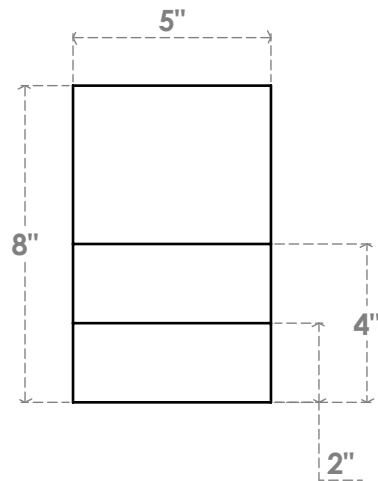

RFTP05X08X12GRN

5"W X 8"H X 12"L GREENSBORO ARCHITECTURAL GRADE PVC RAFTER TAIL

SIDE PROFILE

FRONT PROFILE

ISOMETRIC

EKENA MILLWORK
2300 WEST MAIN ST.
CLARKSVILLE, TX 75426
TOLL FREE: 866-607-0453
WWW.EKENAMILLWORK.COM

NOTES

1. INSTALLATION TO BE COMPLETED IN ACCORDANCE WITH MANUFACTURER'S SPECIFICATIONS.
2. DRAWING MAY NOT BE TO SCALE
3. THIS DRAWING IS INTENDED FOR DESIGN AND PLANNING PURPOSES ONLY.
4. ALL INFORMATION CONTAINED HEREIN WAS CURRENT AT THE TIME OF DEVELOPMENT BUT MUST BE REVIEWED AND APPROVED BY THE PRODUCT MANUFACTURER TO BE CONSIDERED ACCURATE.
5. ARCHITECTURAL GRADE PVC PRODUCTS ARE MADE FROM EXPANDED CELLULAR PVC AND COME NATURALLY WHITE BUT MAY BE PAINTED