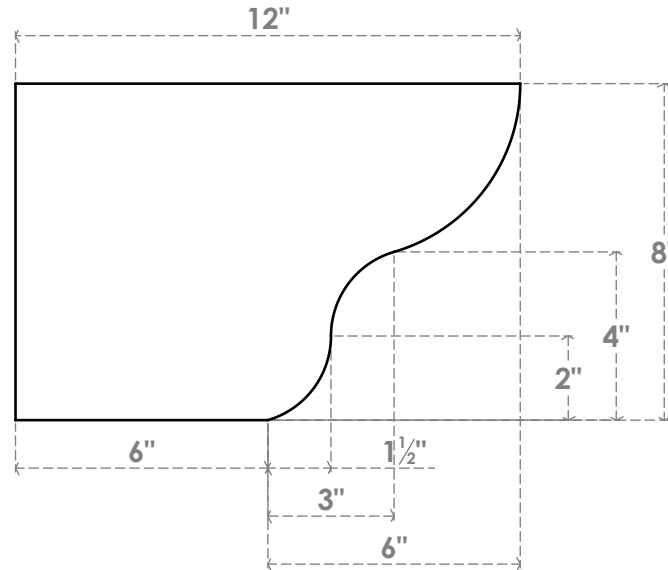

RFTP05X08X12GRN

5"W X 8"H X 12"L GREENSBORO ARCHITECTURAL GRADE PVC RAFTER TAIL

SIDE PROFILE

FRONT PROFILE

ISOMETRIC

EKENA MILLWORK
2300 WEST MAIN ST.
CLARKSVILLE, TX 75426
TOLL FREE: 866-607-0453
WWW.EKENAMILLWORK.COM